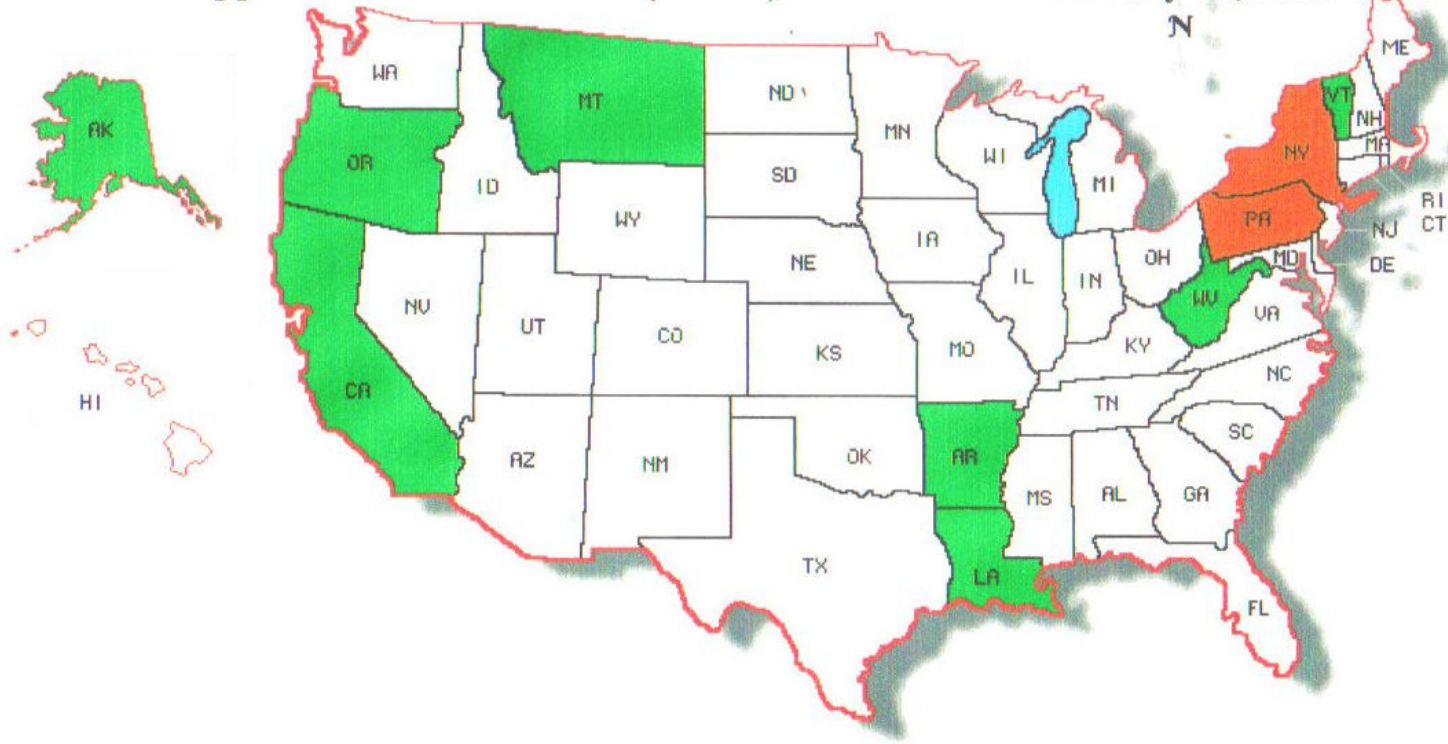

**Support on the Senate Side (S.1939) : Total as of February 10, 2010 is 14**

2-10-10

**ORANGE:** 2 senators signed  
**GREEN:** 1 senator signed