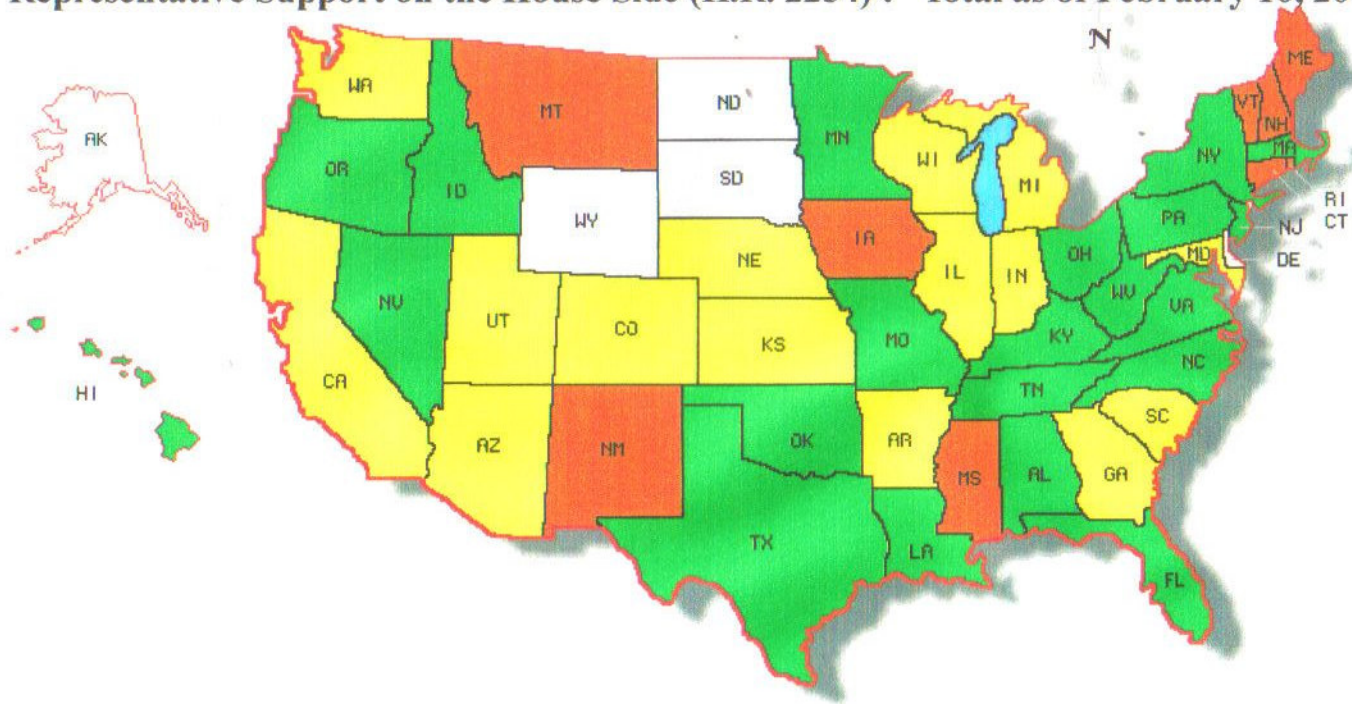

Representative Support on the House Side (H.R. 2254) : Total as of February 10, 2010 is 244

2-10-10

- ORANGE:** 100 percent signed
- GREEN:** 50 percent or more signed
- YELLOW:** Under 50 percent signed
- WHITE:** No signers